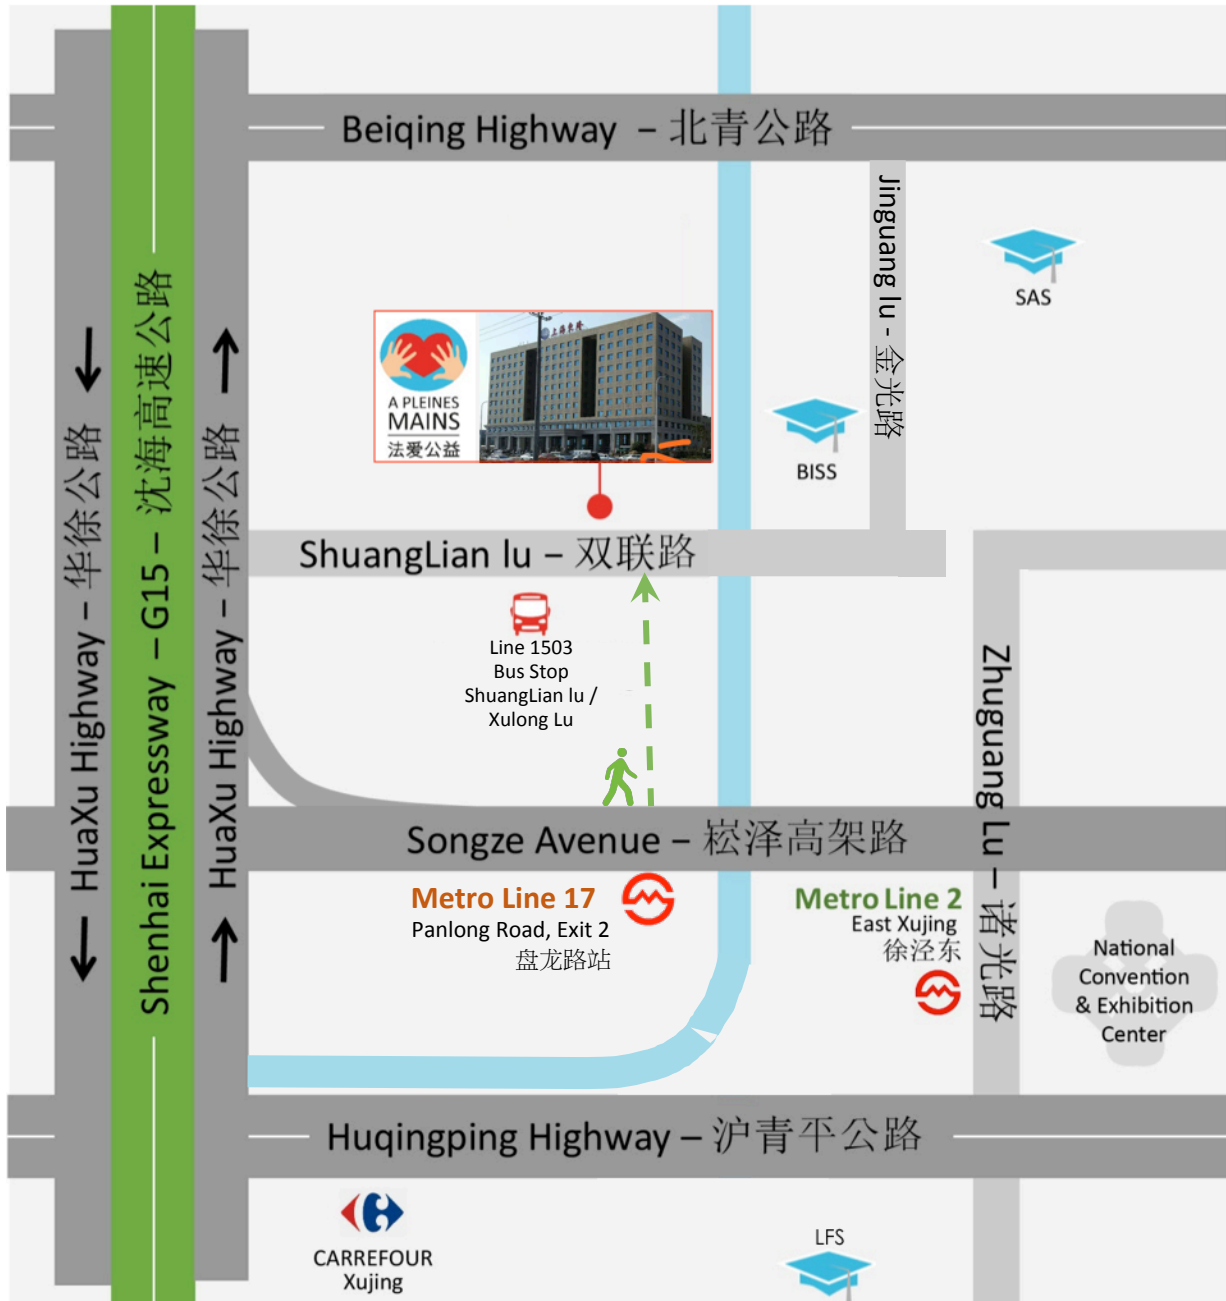

A PLEINES
MAINS

法爱公益

APM SHOWROOM & DEPOT

OPEN FOR SALES & DONATION DROP-OFFS
MONDAY, TUESDAY & WEDNESDAY: 10am to 1pm

APM QINGPU SHOWROOM & DEPOT

Room 203, 2nd Floor, ShuangLian Lu N° 158
Xujing Town, Qingpu, Shanghai

上海市青浦区徐泾镇
双联路158号东隆大厦203室

Metro: Panlong Road (Line 17) – Exit 2 – then 15 mins walk
East Xujing (Line 2) – Exit 9 – then take Bus n° 1503 (3 stops)
LFS / EuroCampus (GaoGuang Lu) : 15 min by taxi

CONTACT US !