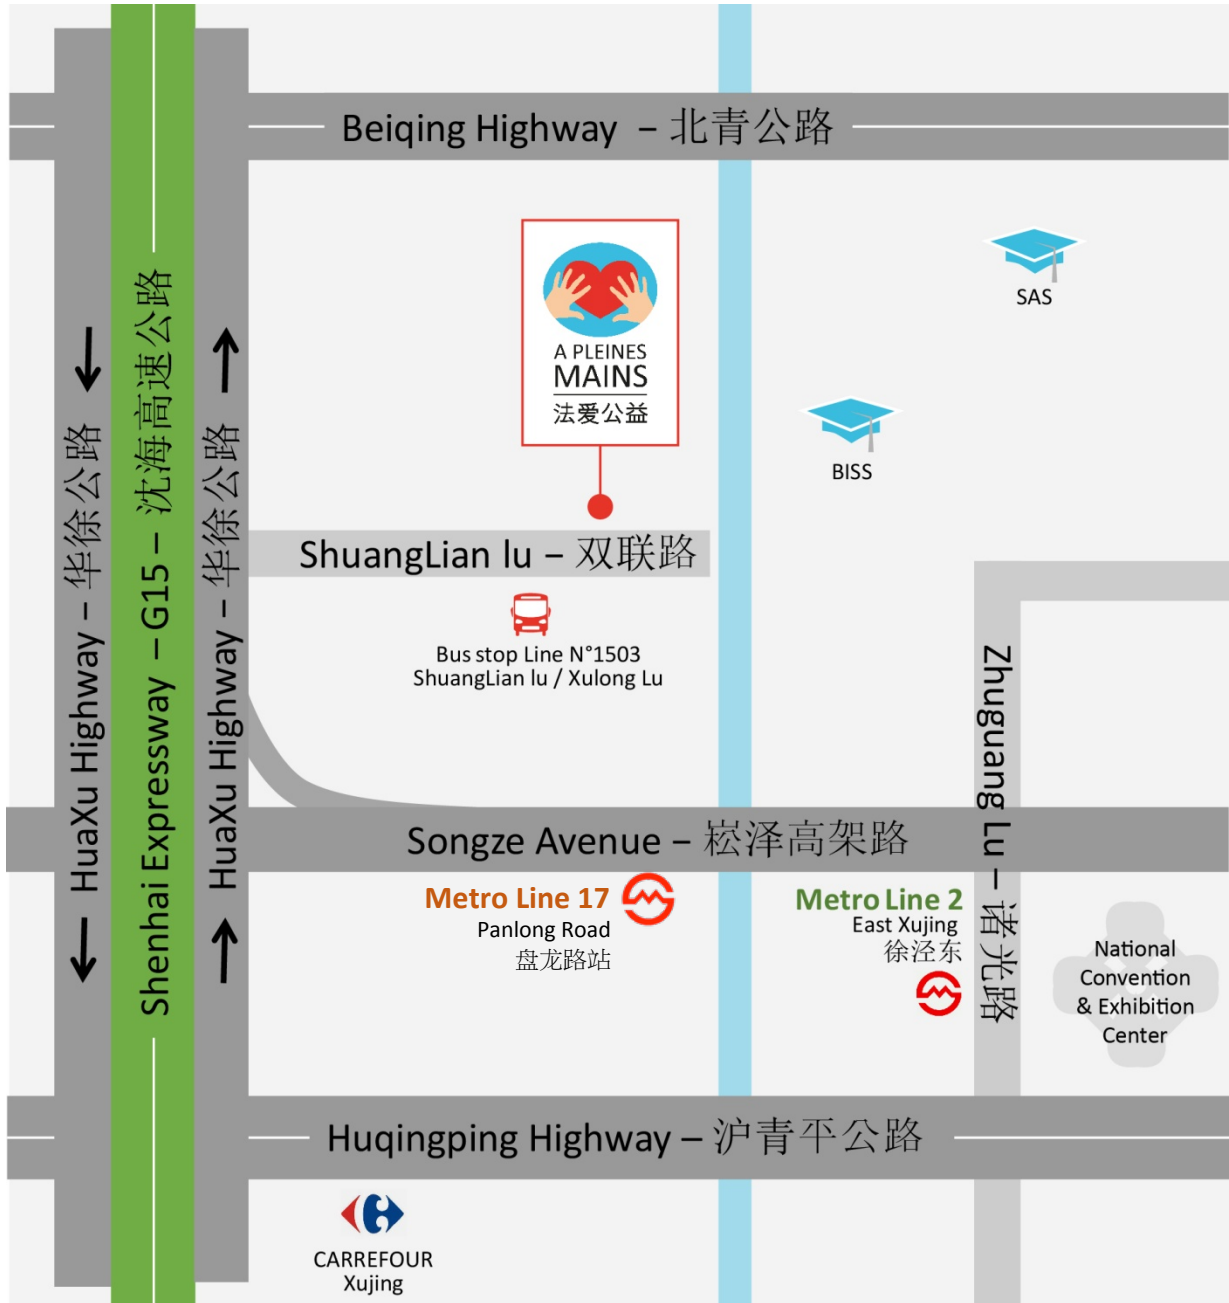

A PLEINES
MAINS

法爱公益

OUR NEW DEPOT IS NOW OPEN FOR SALES & DONATION DROP-OFFS

MONDAY, TUESDAY & WEDNESDAY
10am to 1pm

APM QINGPU SHOWROOM & DEPOT

Room 203, 2nd Floor, ShuangLian Lu N° 158
Xujing Town, Qingpu, Shanghai

上海市青浦区徐泾镇
双联路158号东隆大厦203室

Metro: Panlong Road (Line 17) – Exit 2 – then 15 mins walk
East Xujing (Line 2) – Exit 9 – then take Bus n° 1503 (3 stops)
EuroCampus (GaoGuang Lu) : 15 min by taxi

CONTACT US !