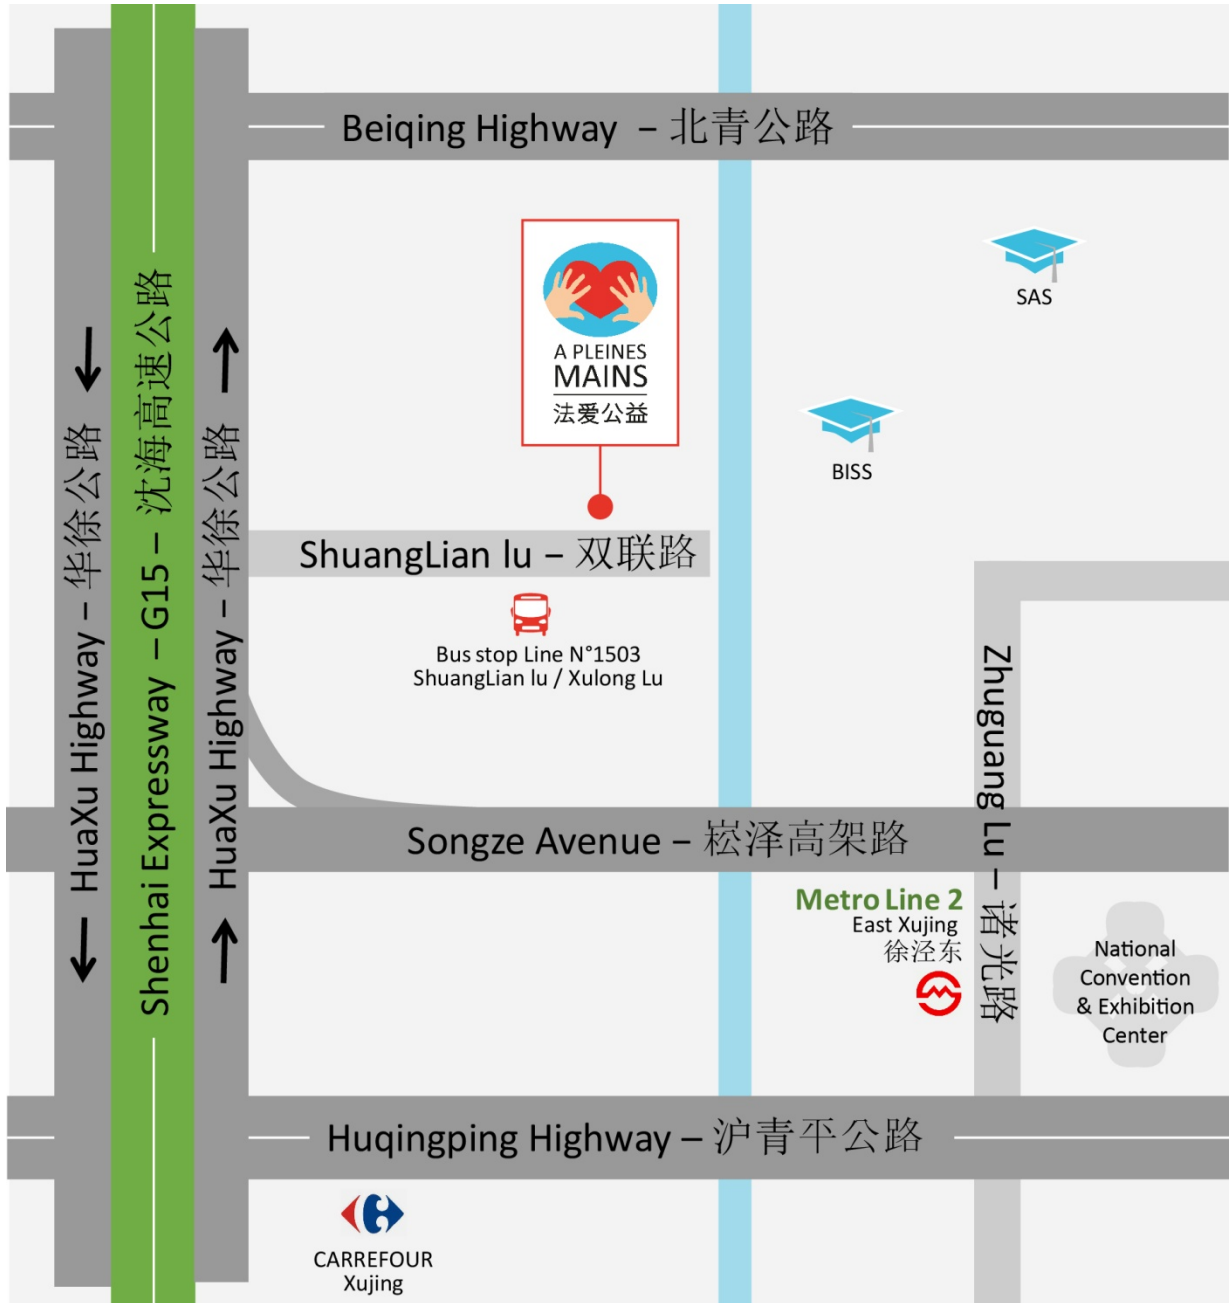

A PLEINES
MAINS

法爱公益

OUR NEW DEPOT IS NOW OPEN FOR SALES & DONATION DROP-OFFS

MONDAY, TUESDAY & WEDNESDAY
10am to 1pm

HOW TO FIND OUR QINGPU DEPOT ?

Room 203, 2nd Floor, ShuangLian Lu N° 158
Xujing Town, Qingpu, Shanghai

上海市青浦区徐泾镇
双联路158号东隆大厦203室

Metro: East Xujing (Line 2) – Exit 9 – then take Bus n° 1503 (3 stops)
EuroCampus (GaoGuang Lu) : 15 min by taxi

CONTACT US !

Email: apleinesmains@yahoo.com
Phone: 182-1775-0124
Website: www.apleinesmains.com
WeChat ID: APM-A-Pleines-Mains